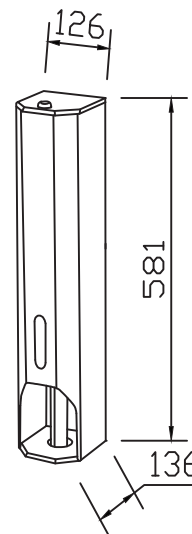

Symphony Eezi-slide TR5 Toilet Roll Dispenser

SPECIFICATIONS

★ Product code	00092(White) 00091(SS) 00091-DE(Black)
★ Dimensions	581mm x 126mm x 136mm
★ Finish	Stainless steel & Mild steel powder coated
★ Capacity	5 rolls

PRODUCT DESCRIPTION

These toilet roll holders are a more robust option for washroom environments and has the patented EEZI-slide design. They are mounted to the wall by means of 3 screws with corresponding 5mm wall plugs. It has a lock system with a standard key that allows for opening the lid for easy toilet roll replenishment.

FEATURES

- Robust 1mm 304 stainless steel body or mild steel powder coated
 - 5 roll capacity suited to areas with high traffic
 - Weight 3kg
 - Plugs and mounting fittings included
 - Suggested mounting heights:
Men 65mm, Woman 65mm, Disabled 70mm
- *Measurements are based from the floor upwards